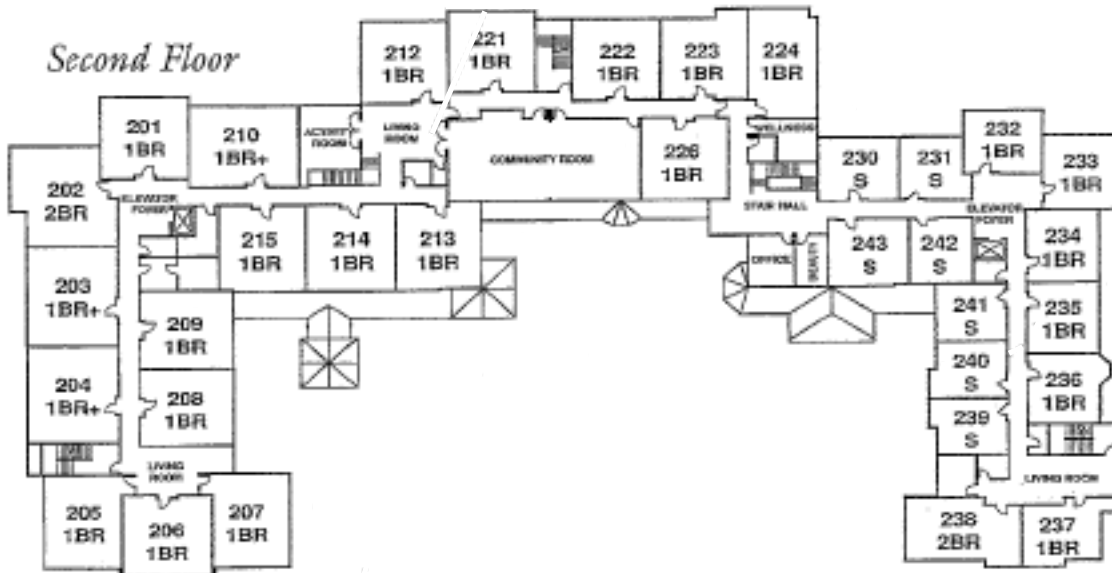

**Studio**  
 with kitchenette  
 368 - 429 Sq. Ft.

**One Bedroom**  
 with kitchenette  
 458 - 478 Sq. Ft.

**One Bedroom**  
 with full kitchen  
 644 - 692 Sq. Ft.

**Studio**  
*with full kitchen*  
457 Sq. Ft.

**One Bedroom with Den**  
*full kitchen/washer/dryer*  
865 Sq. Ft.

**One Bedroom Deluxe**  
*with washer/dryer*  
811 Sq. Ft.

**Two Bedroom**  
*with kitchenette*  
669 Sq. Ft.

**Two Bedroom**  
*2 full baths/washer/dryer*  
956 Sq. Ft.

*Third Floor*

*Second Floor*

*First Floor*