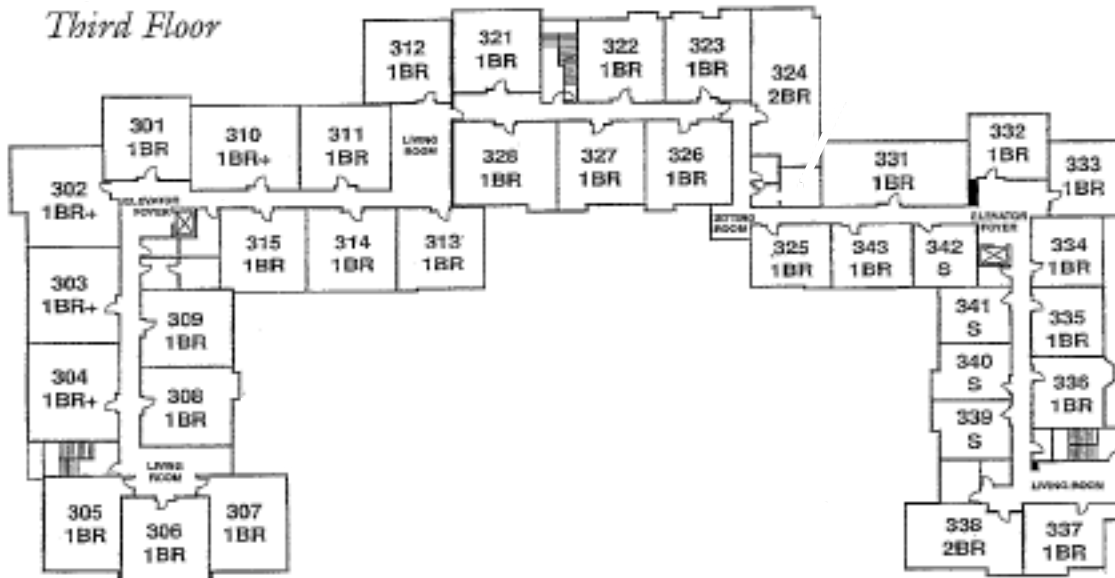

**Studio**  
 with kitchenette  
 368 - 429 Sq. Ft.

**One Bedroom**  
 with kitchenette  
 458 - 478 Sq. Ft.

**One Bedroom**  
 with full kitchen  
 644 - 692 Sq. Ft.

**Studio**  
*with full kitchen*  
457 Sq. Ft.

**One Bedroom with Den**  
*full kitchen/washer/dryer*  
865 Sq. Ft.

**One Bedroom Deluxe**  
*with washer/dryer*  
811 Sq. Ft.

**Two Bedroom**  
*with kitchenette*  
669 Sq. Ft.

**Two Bedroom**  
*2 full baths/washer/dryer*  
956 Sq. Ft.

*Third Floor*

*Second Floor*

*First Floor*