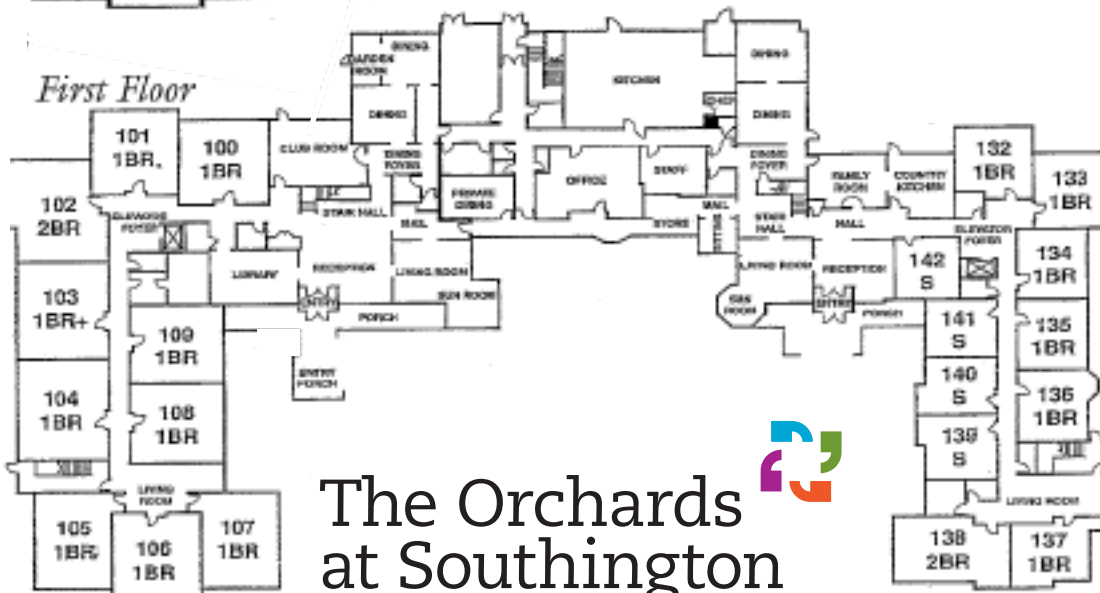

**Studio**  
 with kitchenette  
 368 - 429 Sq. Ft.

**One Bedroom**  
 with kitchenette  
 458 - 478 Sq. Ft.

**One Bedroom**  
 with full kitchen  
 644 - 692 Sq. Ft.

**Studio**  
*with full kitchen*  
457 Sq. Ft.

**One Bedroom with Den**  
*full kitchen/washer/dryer*  
865 Sq. Ft.

**One Bedroom Deluxe**  
*with washer/dryer*  
811 Sq. Ft.

**Two Bedroom**  
*with kitchenette*  
669 Sq. Ft.

**Two Bedroom**  
*2 full baths/washer/dryer*  
956 Sq. Ft.

*Third Floor*

*Second Floor*

*First Floor*