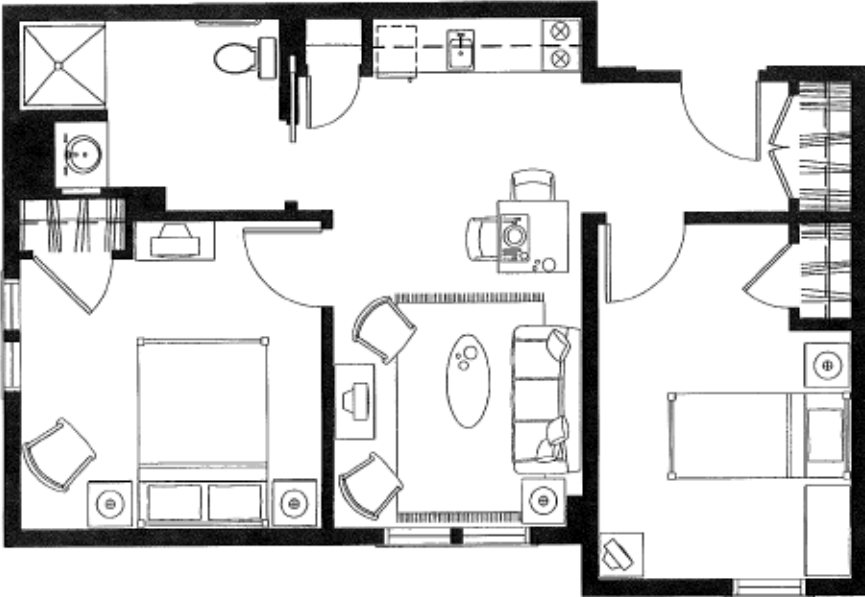

**Studio**  
 with kitchenette  
 368 - 429 Sq. Ft.

**One Bedroom**  
 with kitchenette  
 458 - 478 Sq. Ft.

**One Bedroom**  
 with full kitchen  
 644 - 692 Sq. Ft.

**Studio**  
*with full kitchen*  
457 Sq. Ft.

**One Bedroom with Den**  
*full kitchen/washer/dryer*  
865 Sq. Ft.

**One Bedroom Deluxe**  
*with washer/dryer*  
811 Sq. Ft.

**Two Bedroom**  
*with kitchenette*  
669 Sq. Ft.

**Two Bedroom**  
*2 full baths/washer/dryer*  
956 Sq. Ft.

*Third Floor*

*Second Floor*

*First Floor*