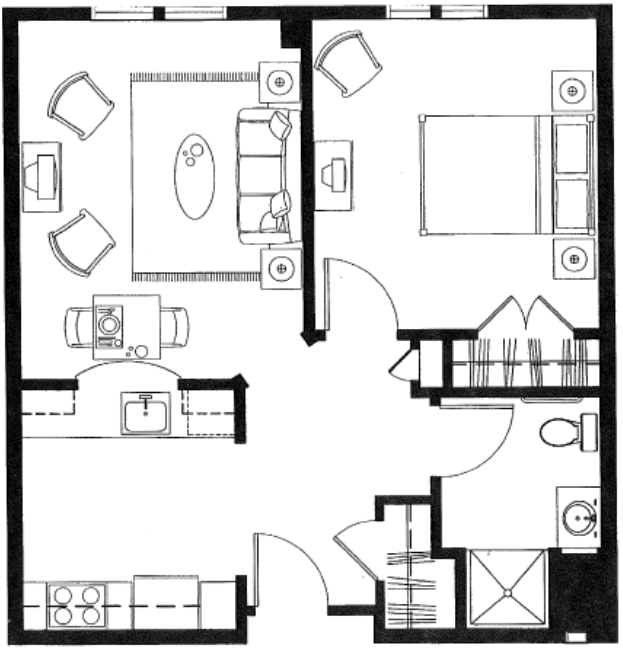

**Studio**  
 with kitchenette  
 368 - 429 Sq. Ft.

**One Bedroom**  
 with kitchenette  
 458 - 478 Sq. Ft.

**One Bedroom**  
 with full kitchen  
 644 - 692 Sq. Ft.

**Studio**  
*with full kitchen*  
457 Sq. Ft.

**One Bedroom with Den**  
*full kitchen/washer/dryer*  
865 Sq. Ft.

**One Bedroom Deluxe**  
*with washer/dryer*  
811 Sq. Ft.

**Two Bedroom**  
*with kitchenette*  
669 Sq. Ft.

**Two Bedroom**  
*2 full baths/washer/dryer*  
956 Sq. Ft.

*Third Floor*

*Second Floor*

*First Floor*